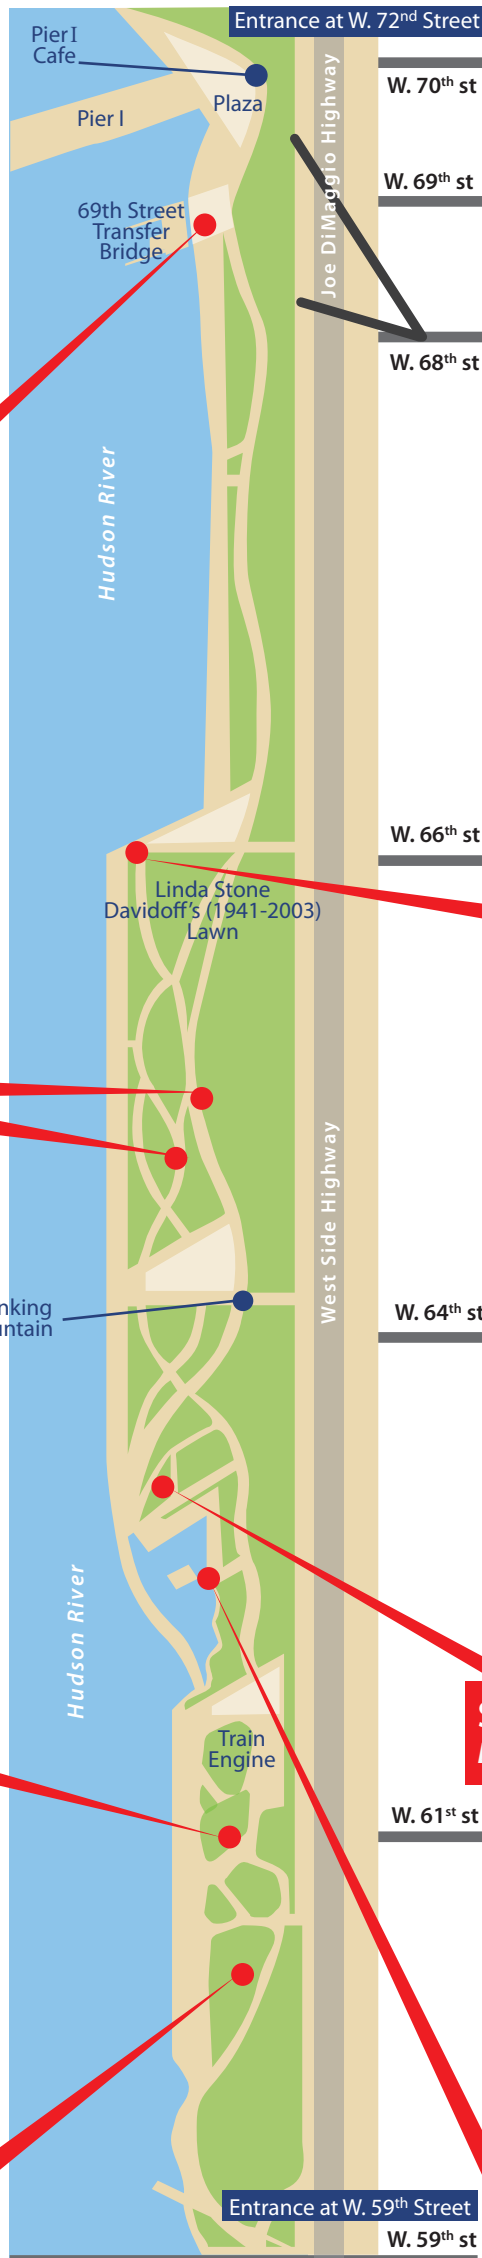

MODEL TO MONUMENT Program

The Art Students League of New York
Year Six

Supported in part by generous gifts from League members Susan Dryfoos, Ludmila Schwarzenberg Bidwell, and Kathleen H. Seidel, and with public funds from the New York City Department of Cultural Affairs.

TANDA FRANCIS
Everyone Breaks

SHEILA BERGER
AVIS GLORIAE ET LAVDIS MMXVI

MARKUS RUDOLPH HOLTBY
Leaves of Grass

SHIHO SATO
Fragments

AARON BELL
Stand Tall, Stand Loud

SARAH THOMPSON MOORE
Everything Between

JAMES MIKHEL EMERSON
Bridge